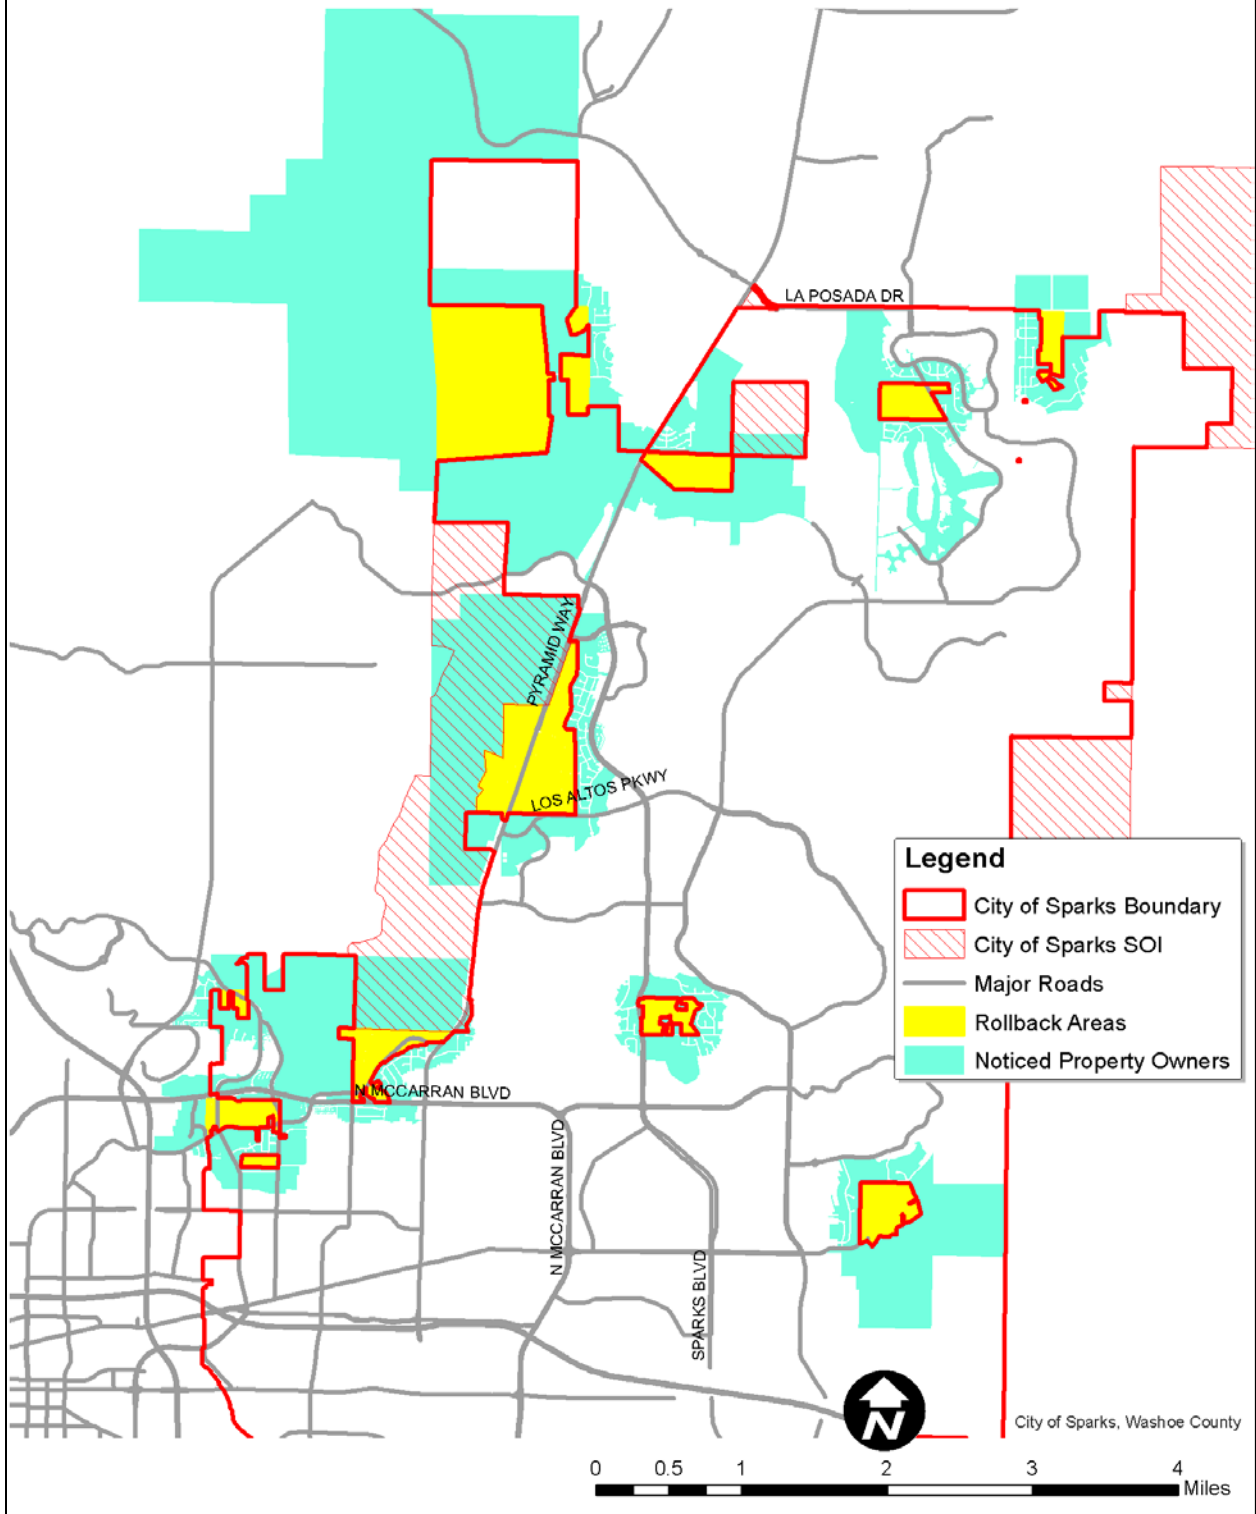

Sparks SOI Reversion